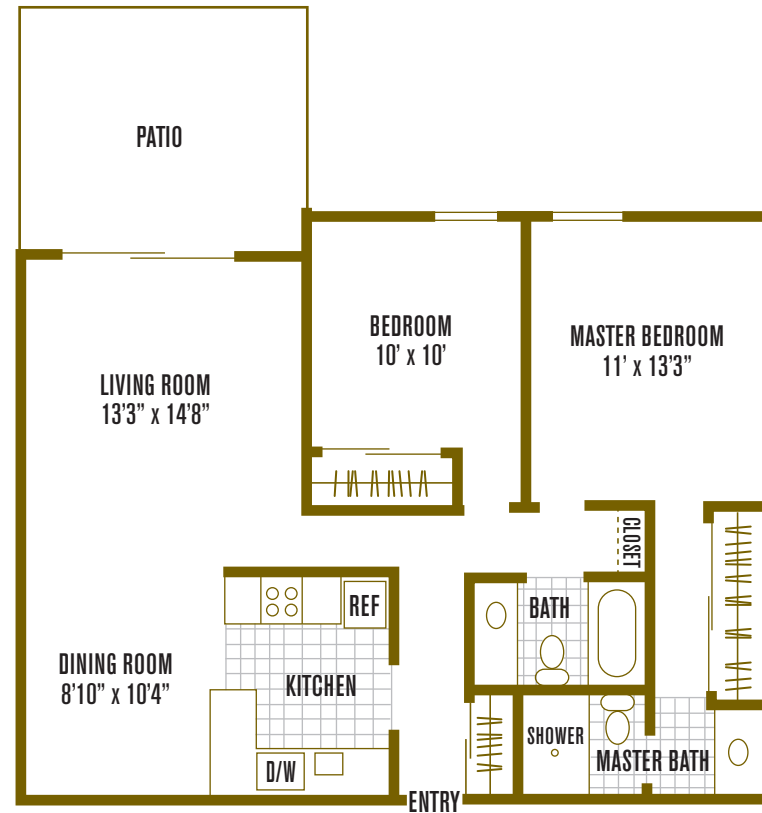

FLORA

CONDOMINIUM RENTALS

140 Flora Avenue
Walnut Creek, CA 94595

p: 925.935.3136 | f: 925.935.1128

www.ExperienceFlora.com

Cozy elegance abounds in this floorplan. The generously-sized living room provides all the space you need to create the perfect spot for entertaining friends or relaxing with a novel. And the spacious master bedroom features ample closet space and private vanity area.

residence 5

2 Bedrooms | 2 Bathrooms | up to 980 sq. ft.

notes: _____

All room dimensions and square footages are approximate.