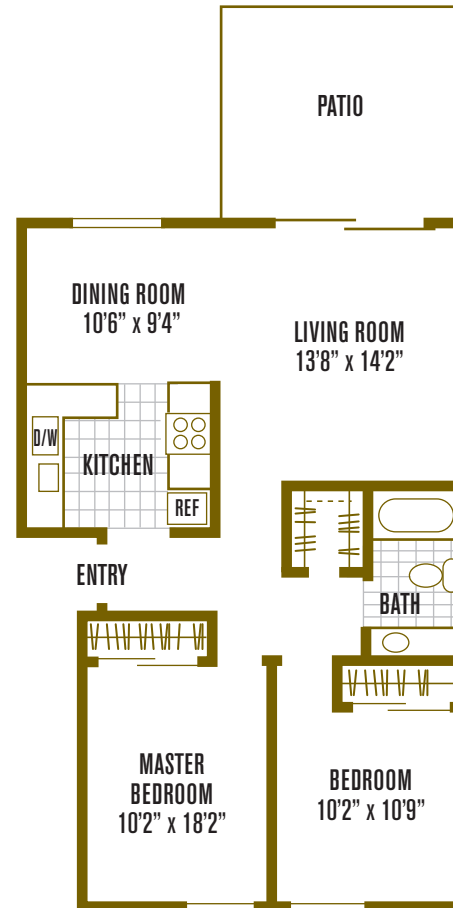

FLORA

CONDOMINIUM RENTALS

140 Flora Avenue
Walnut Creek, CA 94595

p: 925.935.3136 | f: 925.935.1128

www.ExperienceFlora.com

Contemporary styling and an abundance of windows make this home bright and inviting.

residence 4

2 Bedrooms | 1 Bathroom | up to 875 sq. ft.

notes: _____

All room dimensions and square footages are approximate.